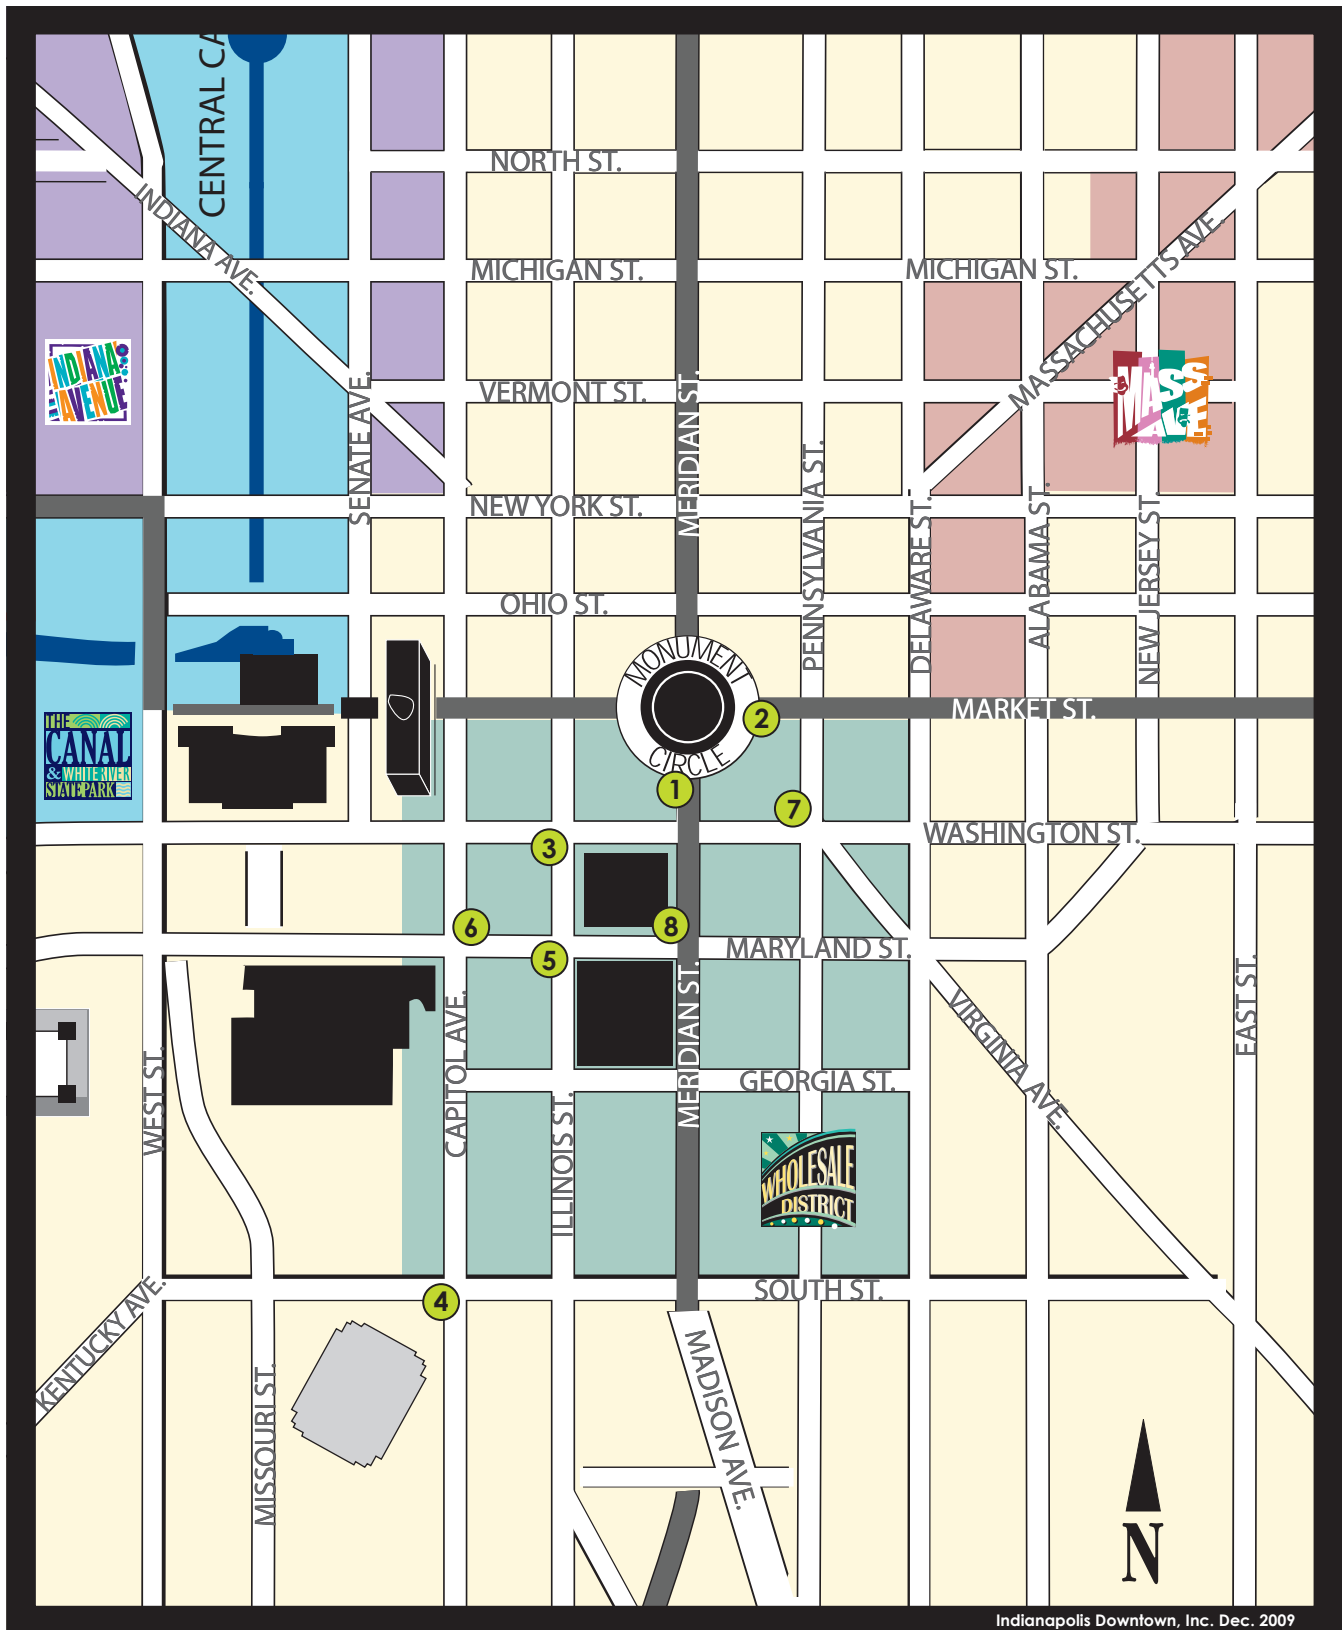

# 2009 Chip in the Box Locations

Indianapolis Downtown, Inc. Dec. 2009

## Chip in the Box Locations:

1. South side of Monument Circle by Au Bon Pan
2. East side of Monument Circle by Starbucks
3. Southwest corner of Illinois and Washington streets
4. Southwest corner of Capitol Avenue and South Street by Lucas Oil Stadium
5. Southwest corner of Illinois and Maryland Street by Steak 'n Shake
6. Northeast corner of Capitol Avenue and Maryland Street by Hyatt
7. Northwest corner of Pennsylvania and Washington streets by Dunkin Donuts
8. Northwest corner of Meridian and Maryland streets